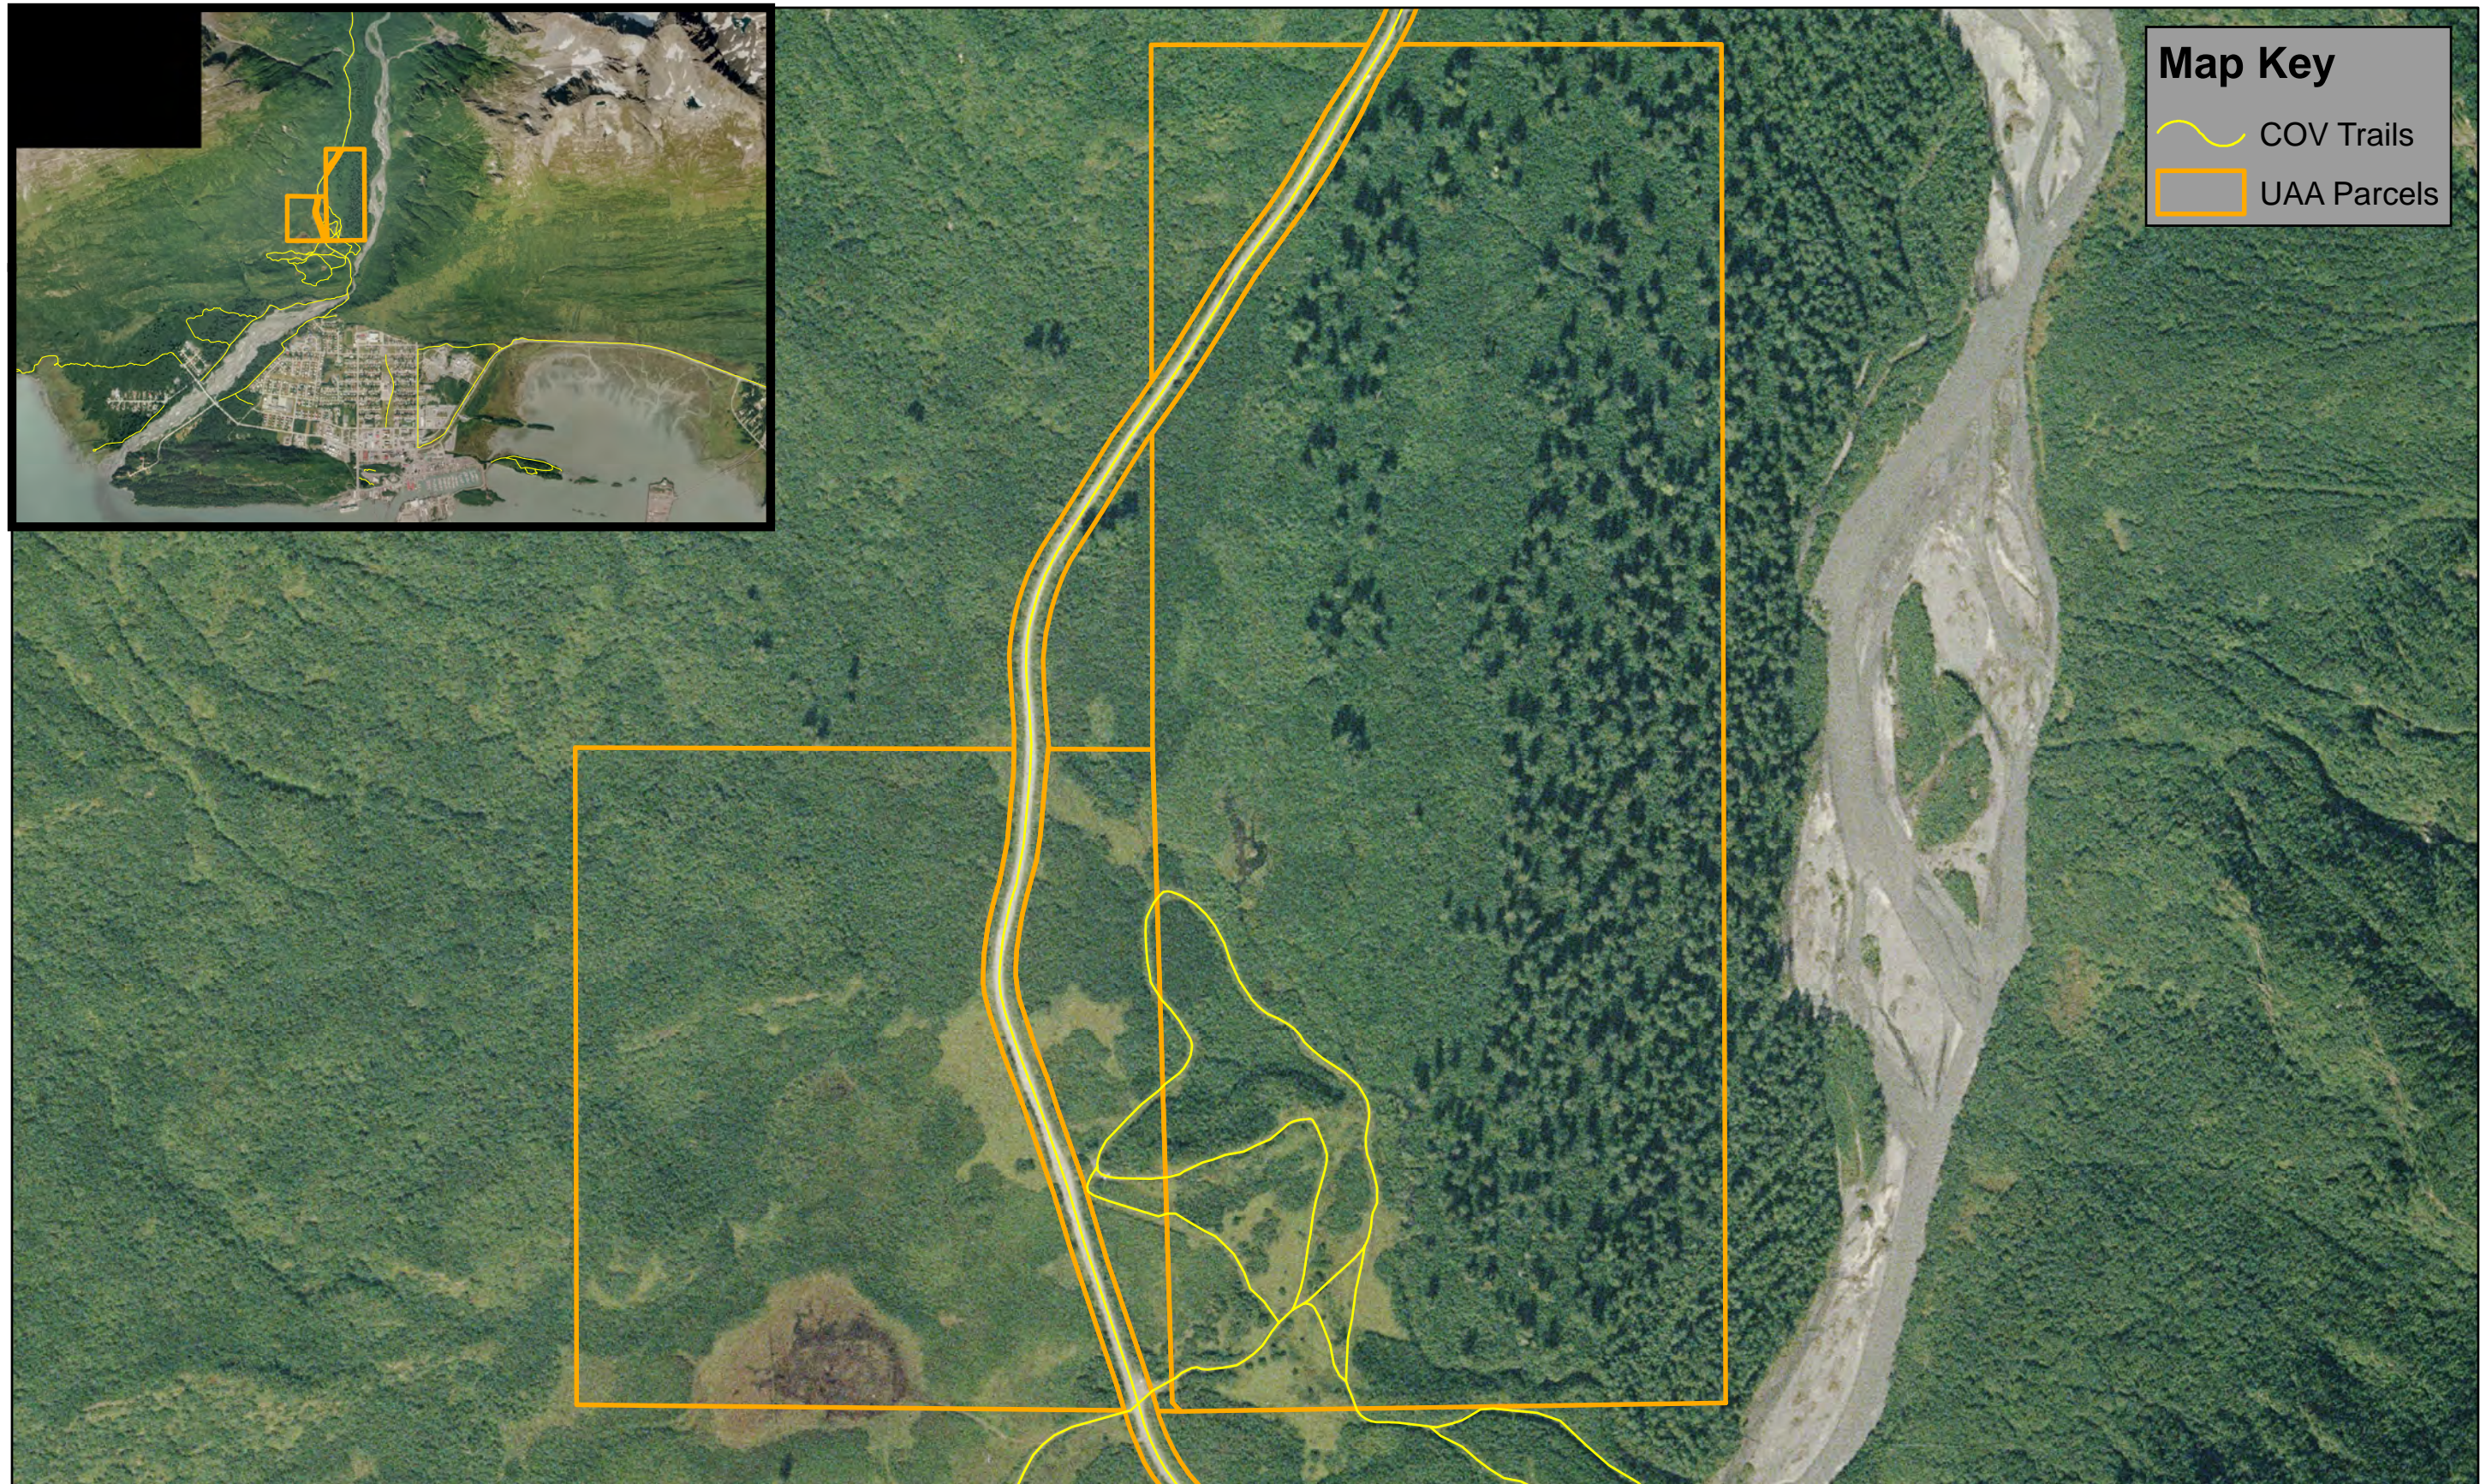

UAA Land - Mineral Creek Canyon

Map Key

-  COV Trails
-  UAA Parcels

0 250 500 1,000 Feet

All features associated with this map are subject to the COV Disclaimer for Accuracy and Use.